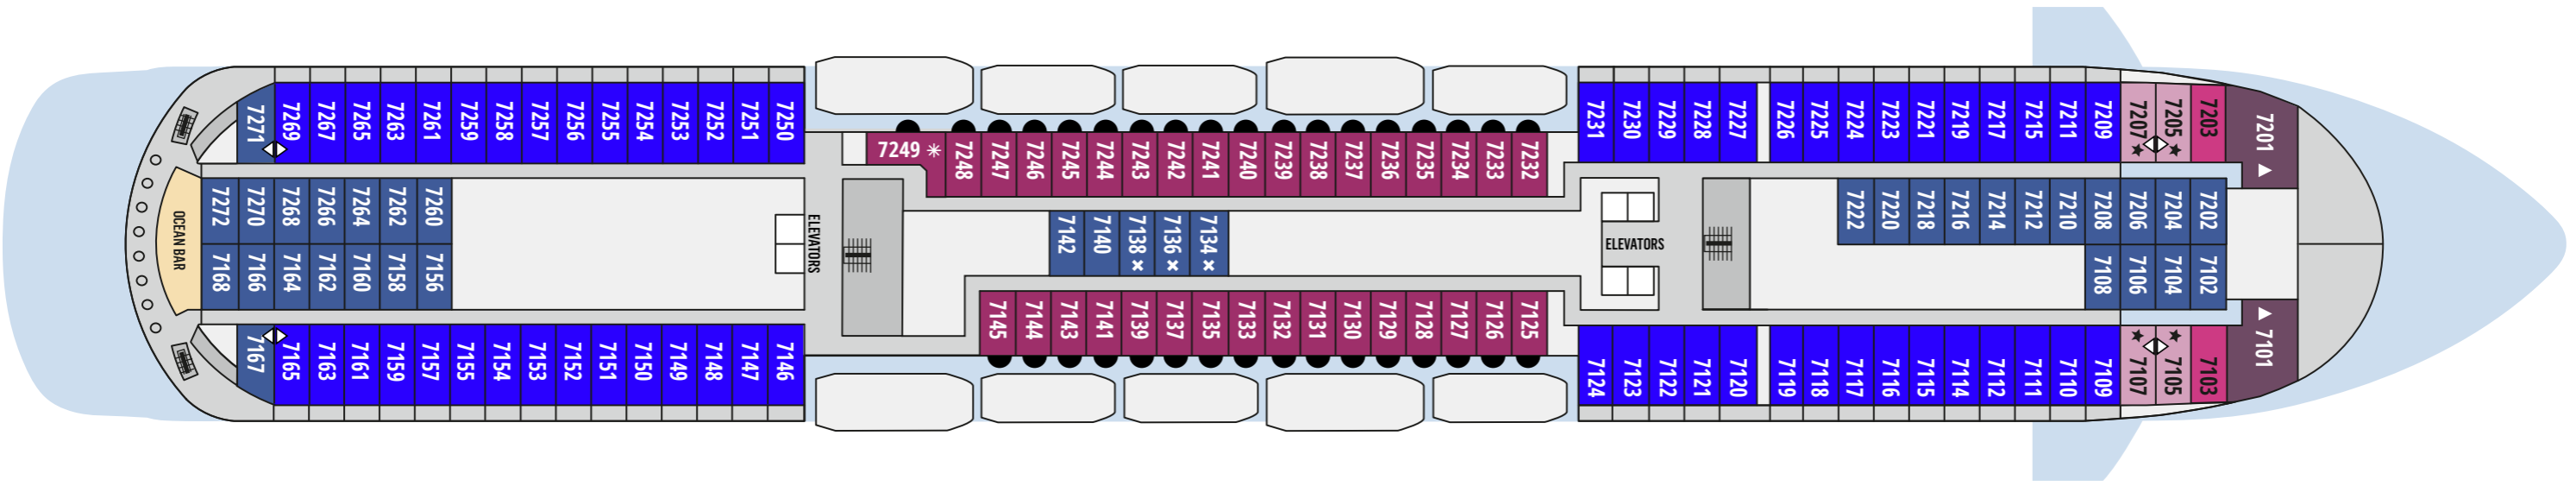

ONBOARD CELESTYAL DISCOVERY

SYMBOL LEGEND

- None 2 lower beds
- ▲ 3rd berth
- ✕ 2 lower and 2 upper beds
- ★ Sofa bed
- ✳ Jet tubs (Grand Suites only)
- ⏸ Porthole
- ♿ Wheelchair accessible
- ↔ Interconnecting rooms
- 🚫 Obstructed view

YOUR SHIP

- 1266 guests in 633 cabins, 62 with private balcony
- All cabins are equipped with telephone, hairdryer, safety deposit box and TV
- WiFi and doctor onboard at extra cost

Length 202,85 m

Tonnage 42,2 grt

Flag Malta

Deckplans and stateroom layouts are given purely as a guide. Size and layout may vary within the same category.

CATEGORY	DECK	DESCRIPTION	NUMBER OF STATEROOMS
INTERIOR COSMOS CABINS			
IA	4/5	Double bed with 2 single mattresses or twin beds, 3rd/4th upper beds	61
IB	4/5	Double bed with 2 single mattresses	89
IC	6/7	Twin beds or double bed with 2 single mattresses, 3rd/4th upper beds	63
EXTERIOR COSMOS CABINS			
XA	4/5	Double bed with 2 single mattresses	28
XBO	6/7	Double bed with 2 single mattresses or twin beds, 3rd/4th upper beds or single sofa bed	52
XB	3/4/6/7	Double bed with 2 single mattresses or twin beds, 3rd/4th upper beds or single sofa bed	80
XC	4/5	Double bed with 2 single mattresses and a single sofa bed	88
XD	5/7	Double bed with 2 single mattresses and a single sofa bed	110
BA	7	Double bed with 2 single mattresses with mini bar and balcony	60
DREAM SUITES			
SG Grand Dream Suites	7	Double bed with 2 single mattresses and 3rd lower bed with mini bar and balcony	2

DECK 3

DECK 4

DECK 5

DECK 6

DECK 7

DECK 8

DECK 9

DECK 10