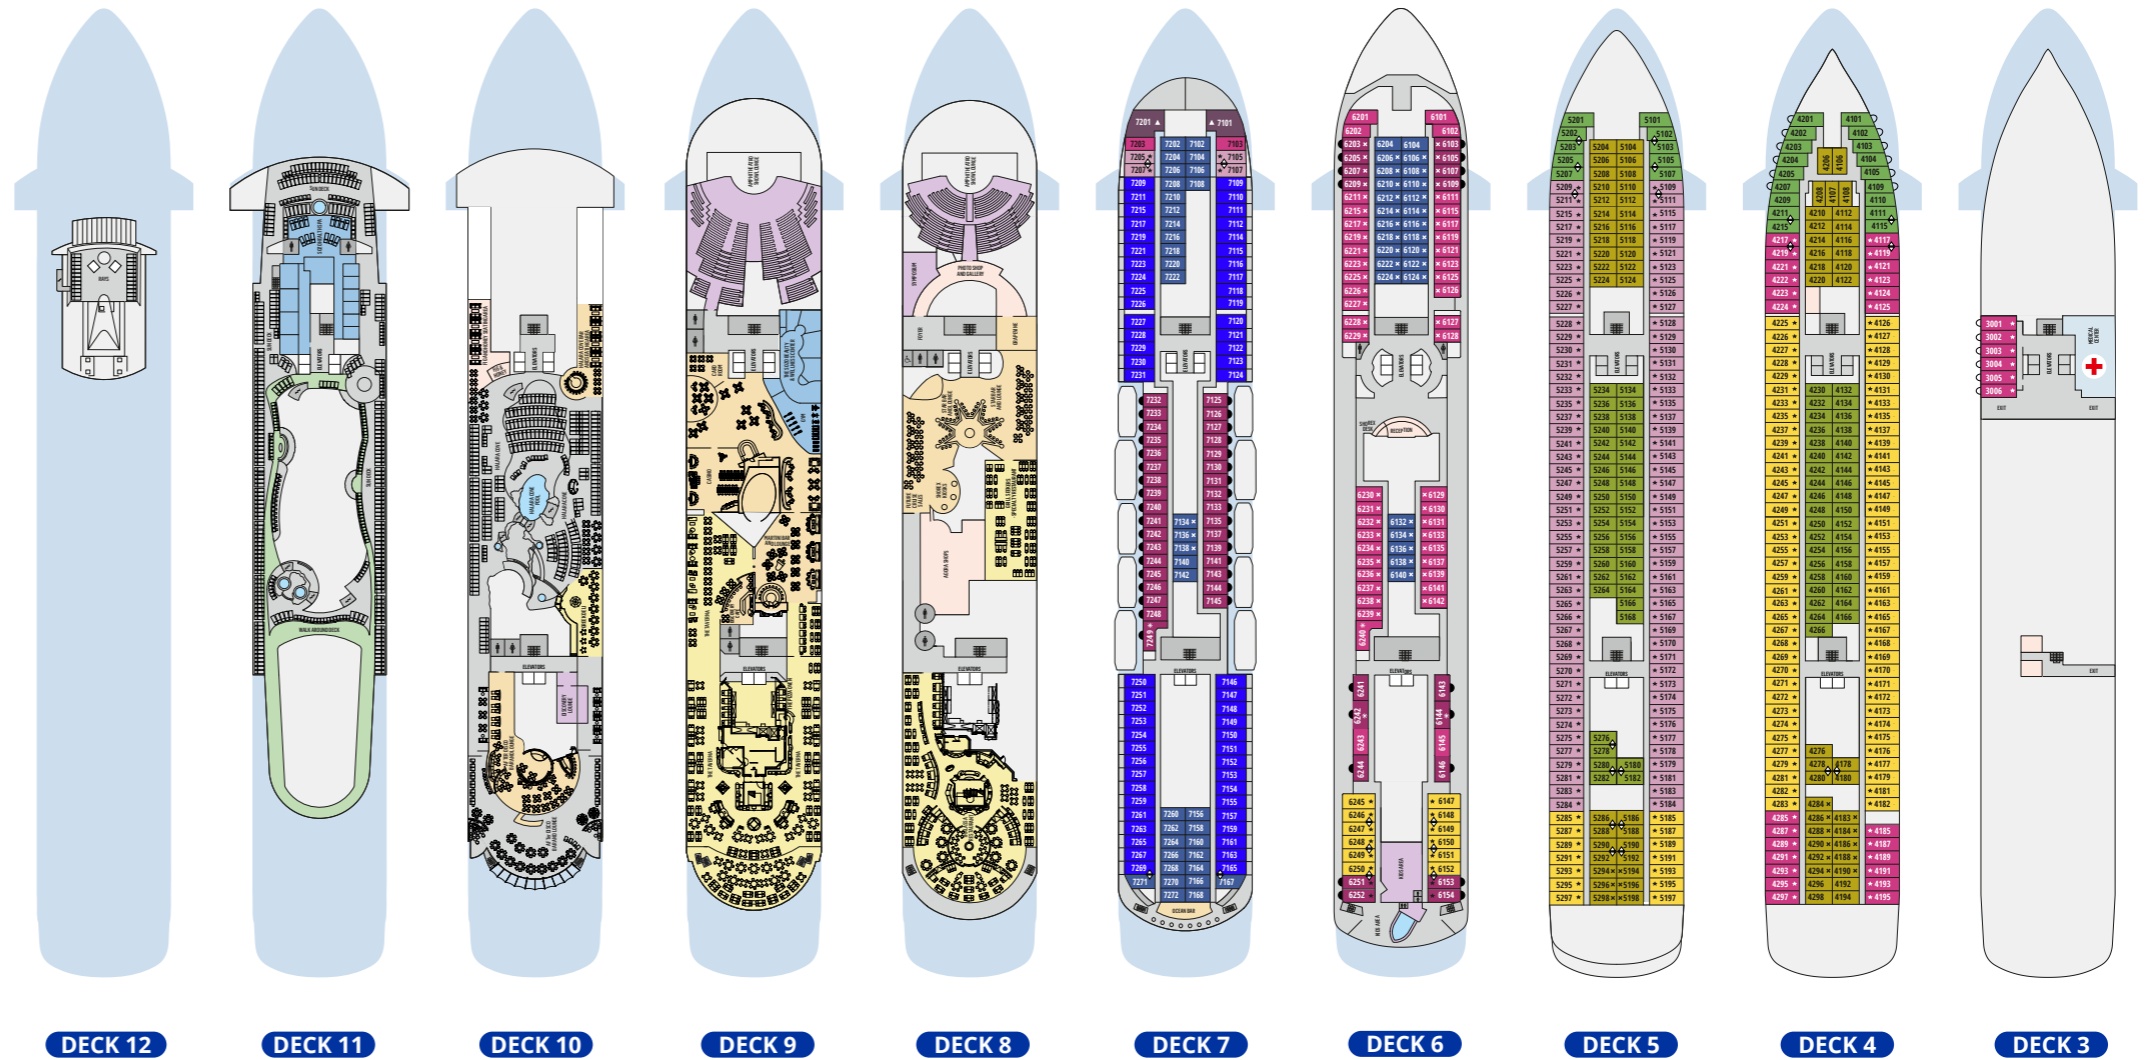

ONBOARD CELESTYAL DISCOVERY

SYMBOL LEGEND

- None 2 lower beds
- ▲ 3rd berth
- ✕ 2 lower and 2 upper beds
- ★ Sofa bed
- ✳ Jet tubs (Grand Suites only)
- ⏸ Porthole
- ♿ Wheelchair accessible
- ↔ Interconnecting rooms
- 🚫 Obstructed view

PLACES TO HAVE A GOOD MEAL

- **Deck 10** Greek Deli
- **Deck 9** The Taverna and The Pizza Oven
- **Deck 8** Grill Seekers - Specialty Restaurant and Thalassa Restaurant

PLACES TO HAVE FUN

- **Deck 10** Fig & Honey, Halara Cove Bar, Discovery Lounge, AFTER Disco Bar and Lounge
- **Deck 9** Amphitheatro Show Lounge-upper level, Martini Bar and Lounge
- **Deck 8** Amphitheatro Show Lounge-lower level, Grapevine, Star Bar and Lounge
- **Deck 7** Ocean Bar
- **Deck 6** Kids Club

PLACES TO TREAT YOURSELF

- **Deck 11** Sozo Health Spa, Sun Deck, Walk Around Deck
- **Deck 10** Halara Cove & Pool
- **Deck 9** The Sozo Beauty & Wellness Center
- **Deck 8** Symposium, Photo Shop and Gallery, Agora Shops
- **Deck 6** Reception and Shorex Desk
- **Deck 3** Medical Center

YOUR SHIP

- 1266 guests in 633 cabins, 62 with private balcony
- All cabins are equipped with telephone, hairdryer, safety deposit box and TV
- WiFi and doctor onboard at extra cost

Length 202,85 m

Tonnage 42,2 grt

Flag Malta

Deckplans and stateroom layouts are given purely as a guide. Size and layout may vary within the same category.