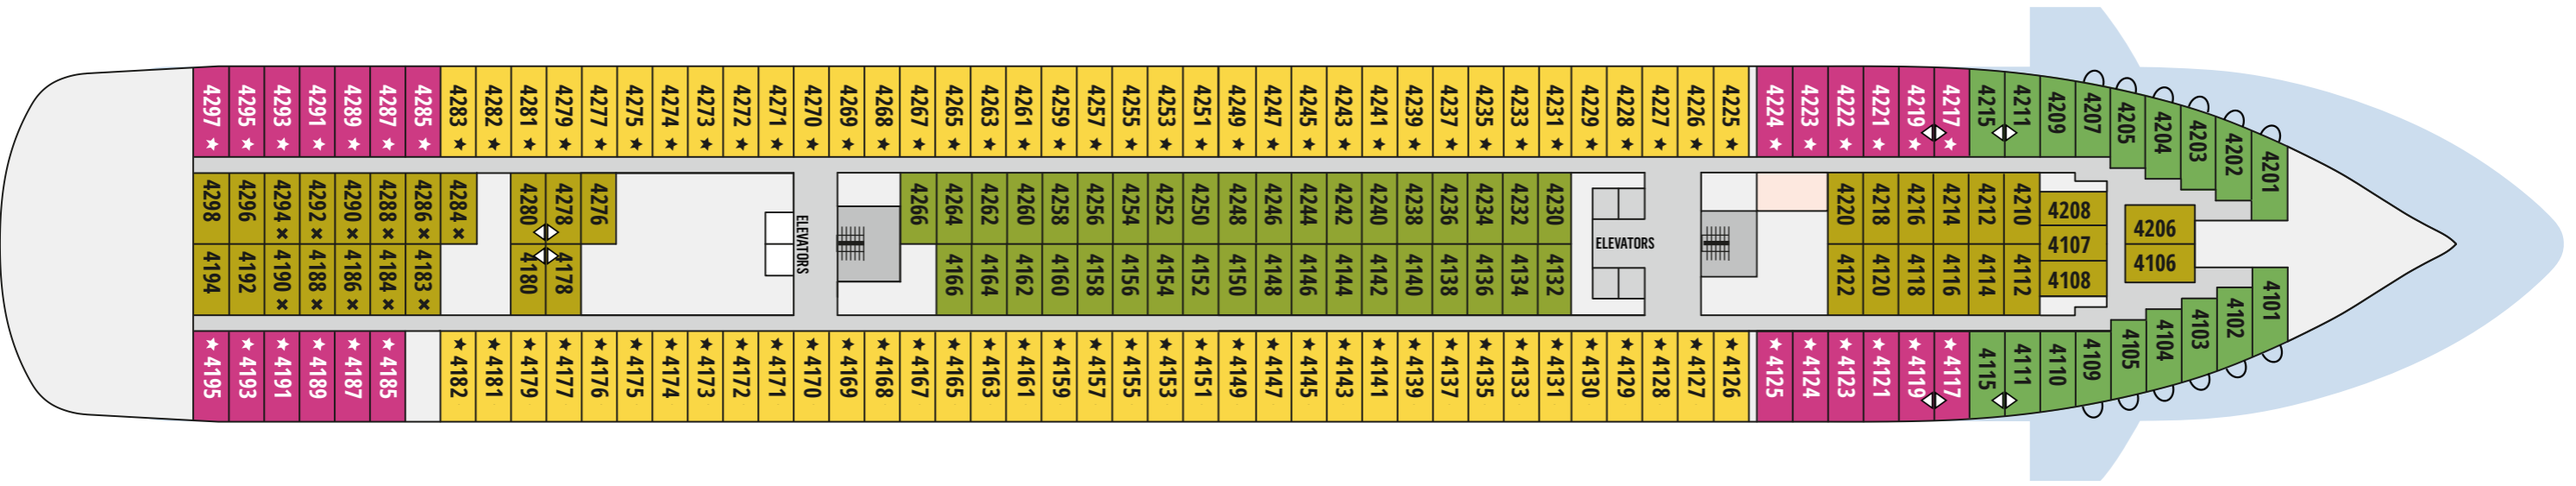

YOUR SHIP

- 1266 guests in 633 cabins, 62 with private balcony
- All cabins are equipped with telephone, hairdryer, safety deposit box and TV
- WiFi and doctor onboard at extra cost

Length 202,85 m

Tonnage 42,2 grt

Flag Malta

Deckplans and stateroom layouts are given purely as a guide. Size and layout may vary within the same category.

CATEGORY	DECK	DESCRIPTION	NUMBER OF STATEROOMS
INTERIOR COSMOS CABINS			
IA	4/5	Double bed with 2 single mattresses or twin beds, 3rd/4th upper beds	61
IB	4/5	Double bed with 2 single mattresses	89
IC	6/7	Twin beds or double bed with 2 single mattresses, 3rd/4th upper beds	63
EXTERIOR COSMOS CABINS			
XA	4/5	Double bed with 2 single mattresses	28
XBO	6/7	Double bed with 2 single mattresses or twin beds, 3rd/4th upper beds or single sofa bed	52
XB	3/4/6/7	Double bed with 2 single mattresses or twin beds, 3rd/4th upper beds or single sofa bed	80
XC	4/5	Double bed with 2 single mattresses and a single sofa bed	88
XD	5/7	Double bed with 2 single mattresses and a single sofa bed	110
BA	7	Double bed with 2 single mattresses with mini bar and balcony	60
DREAM SUITES			
SG Grand Dream Suites	7	Double bed with 2 single mattresses and 3rd lower bed with mini bar and balcony	2

DECK 3

DECK 4

DECK 5

DECK 6

DECK 7

DECK 8

DECK 9

DECK 10