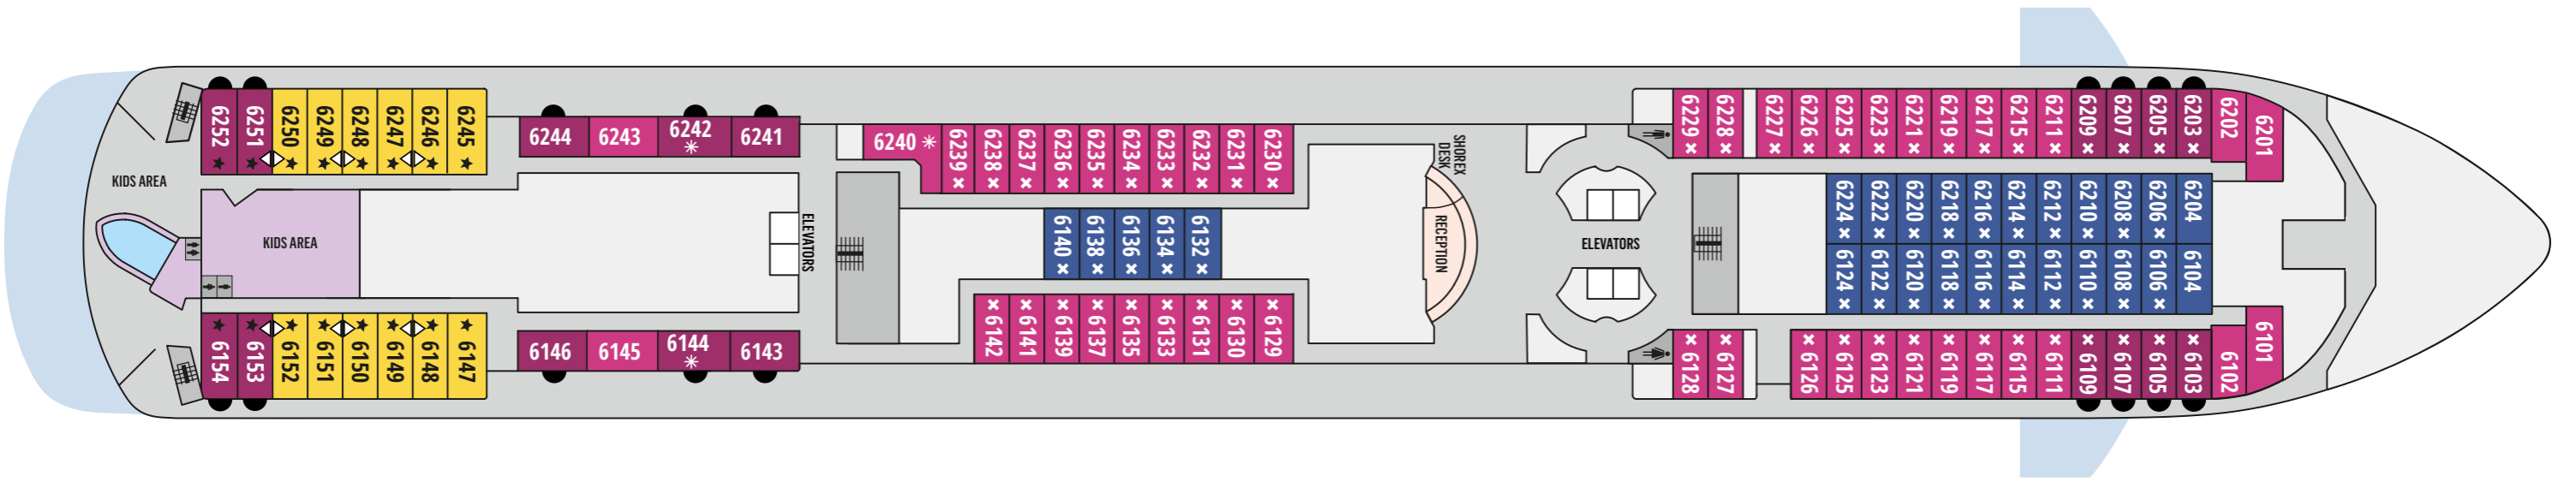

YOUR SHIP

- 1266 guests in 633 cabins, 62 with private balcony
- All cabins are equipped with telephone, hairdryer, safety deposit box and TV
- WiFi and doctor onboard at extra cost

Length 202,85 m

Tonnage 42,2 grt

Flag Malta

Deckplans and stateroom layouts are given purely as a guide. Size and layout may vary within the same category.

CATEGORY	DECK	DESCRIPTION	NUMBER OF STATEROOMS
INTERIOR COSMOS CABINS			
IA	4/5	Double bed with 2 single mattresses or twin beds, 3rd/4th upper beds	61
IB	4/5	Double bed with 2 single mattresses	89
IC	6/7	Twin beds or double bed with 2 single mattresses, 3rd/4th upper beds	63
EXTERIOR COSMOS CABINS			
XA	4/5	Double bed with 2 single mattresses	28
XBO	6/7	Double bed with 2 single mattresses or twin beds, 3rd/4th upper beds or single sofa bed	52
XB	3/4/6/7	Double bed with 2 single mattresses or twin beds, 3rd/4th upper beds or single sofa bed	80
XC	4/5	Double bed with 2 single mattresses and a single sofa bed	88
XD	5/7	Double bed with 2 single mattresses and a single sofa bed	110
BA	7	Double bed with 2 single mattresses with mini bar and balcony	60
DREAM SUITES			
SG Grand Dream Suites	7	Double bed with 2 single mattresses and 3rd lower bed with mini bar and balcony	2

DECK 3

DECK 4

DECK 5

DECK 6

DECK 7

DECK 8

DECK 9

DECK 10

DECK 11

DECK 12