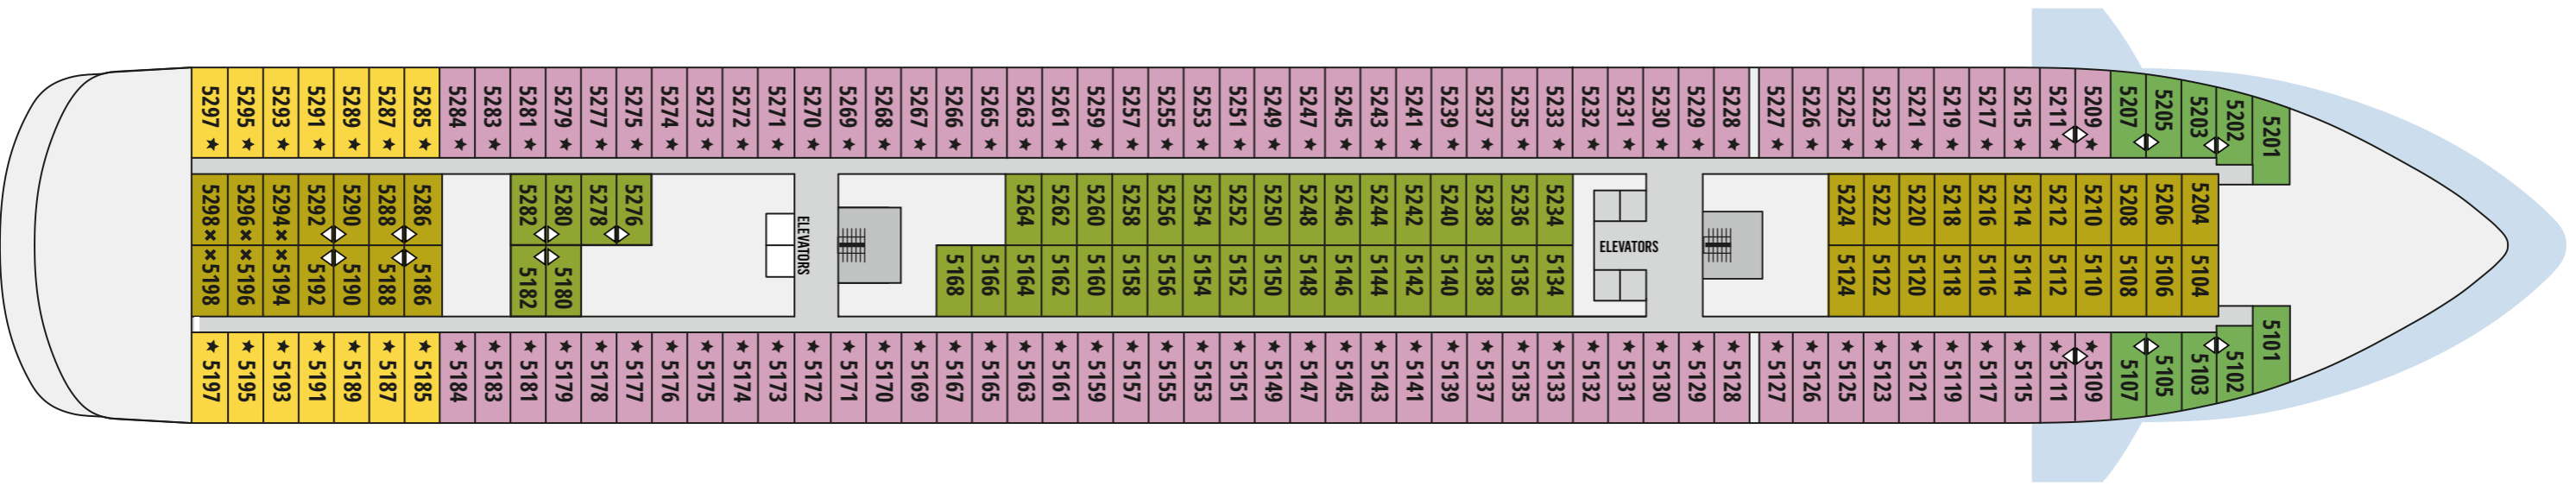

YOUR SHIP

- 1266 guests in 633 cabins, 62 with private balcony
- All cabins are equipped with telephone, hairdryer, safety deposit box and TV
- WiFi and doctor onboard at extra cost

Length 202,85 m

Tonnage 42,2 grt

Flag Malta

Deckplans and stateroom layouts are given purely as a guide. Size and layout may vary within the same category.

CATEGORY	DECK	DESCRIPTION	NUMBER OF STATEROOMS
INTERIOR COSMOS CABINS			
IA	4/5	Double bed with 2 single mattresses or twin beds, 3rd/4th upper beds	61
IB	4/5	Double bed with 2 single mattresses	89
IC	6/7	Twin beds or double bed with 2 single mattresses, 3rd/4th upper beds	63
EXTERIOR COSMOS CABINS			
XA	4/5	Double bed with 2 single mattresses	28
XBO	6/7	Double bed with 2 single mattresses or twin beds, 3rd/4th upper beds or single sofa bed	52
XB	3/4/6/7	Double bed with 2 single mattresses or twin beds, 3rd/4th upper beds or single sofa bed	80
XC	4/5	Double bed with 2 single mattresses and a single sofa bed	88
XD	5/7	Double bed with 2 single mattresses and a single sofa bed	110
BA	7	Double bed with 2 single mattresses with mini bar and balcony	60
DREAM SUITES			
SG Grand Dream Suites	7	Double bed with 2 single mattresses and 3rd lower bed with mini bar and balcony	2

DECK 3

DECK 4

DECK 5

DECK 6

DECK 7

DECK 8

DECK 9

DECK 10