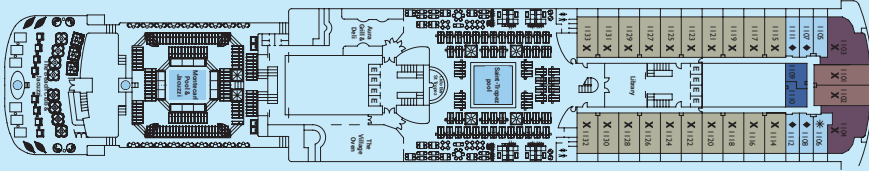

## SHIP SPECIFICATIONS

Gross Tonnage	56.769
Length	200.62
Breadth	30.80
Draft	7.80
Cruising speed	17 knots
Pax decks	14
Stabilizers	yes
Electric current	110-220 v
Class	RINA

## CABIN AMENITIES

All Staterooms are equipped with a shower, minibar, telephone, hairdryer, safety deposit box & TV

**SYMBOL LEGEND**

None 2 lower beds

- ▲ 2 lower beds + 1 upper bed
- 2 lower beds + 2 upper beds
- ◆ 2 lower beds + sofa with bunk beds
- ✕ 2 lower beds + sofa with bunk beds + bathroom with jacuzzi bathtub
- \* Suitable for wheelchair
- ▶ Connected staterooms

DECK 14

DECK 12

DECK 11

DECK 10

DECK 9

DECK 8

DECK 7

DECK 6