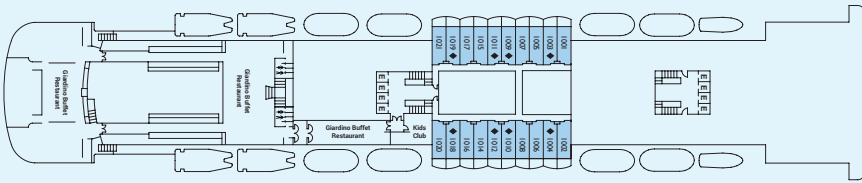

## SHIP SPECIFICATIONS

Gross Tonnage	56.769
Length	200.62
Breadth	30.80
Draft	7.80
Cruising speed	17 knots
Pax decks	14
Stabilizers	yes
Electric current	110-220 v
Class	RINA

## CABIN AMENITIES

All Staterooms are equipped with a shower, minibar, telephone, hairdryer, safety deposit box & TV

**SYMBOL LEGEND**

None 2 lower beds

- ▲ 2 lower beds + 1 upper bed
- 2 lower beds + 2 upper beds
- ◆ 2 lower beds + sofa with bunk beds
- ✕ 2 lower beds + sofa with bunk beds + bathroom with jacuzzi bathtub
- \* Suitable for wheelchair
- ▶ Connected staterooms

DECK 14

DECK 12

DECK 11

DECK 10

DECK 9

DECK 8

DECK 7

DECK 6