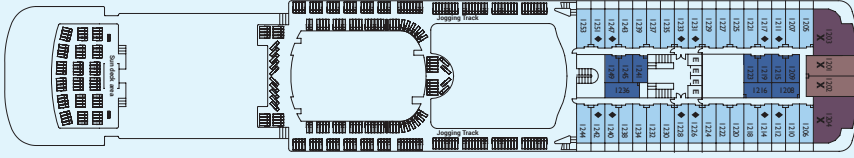

## SHIP SPECIFICATIONS

Gross Tonnage	56.769
Length	200.62
Breadth	30.80
Draft	7.80
Cruising speed	17 knots
Pax decks	14
Stabilizers	yes
Electric current	110-220 v
Class	RINA

## CABIN AMENITIES

All Staterooms are equipped with a shower, minibar, telephone, hairdryer, safety deposit box & TV

**SYMBOL LEGEND**

None 2 lower beds

- ▲ 2 lower beds + 1 upper bed
- 2 lower beds + 2 upper beds
- ◆ 2 lower beds + sofa with bunk beds
- ✕ 2 lower beds + sofa with bunk beds + bathroom with jacuzzi bathtub
- \* Suitable for wheelchair
- ▶ Connected staterooms

DECK 14

DECK 12

DECK 11

DECK 10

DECK 9

DECK 8

DECK 7

DECK 6