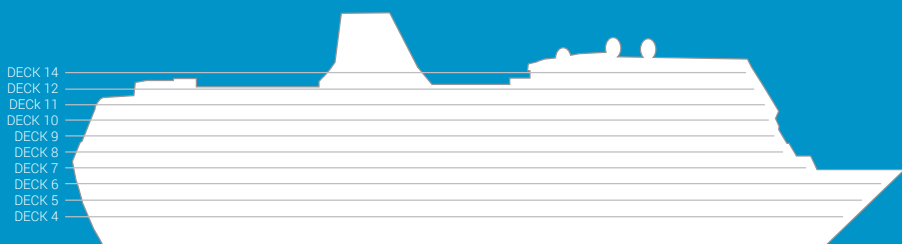

Celestyal Experience

DECK 14
DECK 12
DECK 11
DECK 10
DECK 9
DECK 8
DECK 7
DECK 6
DECK 5
DECK 4