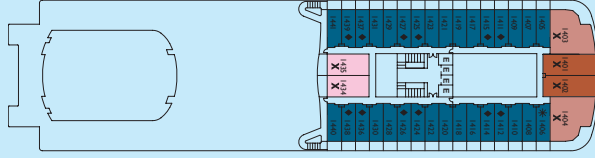

SYMBOL LEGEND

None 2 lower beds

- ▲ 2 lower beds + 1 upper bed
- 2 lower beds + 2 upper beds
- 2 lower beds + sofa with bunk beds
- ✕ 2 lower beds + sofa with bunk beds + bathroom with jacuzzi bathtub
- Suitable for wheelchair
- Connected staterooms

DECK 14