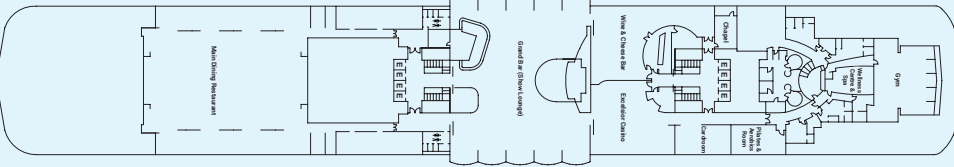

CATEGORY	DECK	DESCRIPTION	
<b>INTERIOR STATEROOM</b>			
IA	4	Interior Stateroom with 2 lower beds, 3rd/4th berth	58
IB	5/6	Interior Stateroom with 2 lower beds, 3rd/4th berth	85
IC	7/11/12	Interior Stateroom with 2 lower beds, 3rd/4th berth	85
<b>EXTERIOR STATEROOM</b>			
XA	4	Exterior Stateroom with 2 lower beds, 3rd/4th berth	98
XB	5	Exterior Stateroom with 2 lower beds, 3rd/4th berth	99
XC	6	Exterior Stateroom with 2 lower beds, 3rd/4th berth	106
XD	7	Exterior Stateroom with 2 lower beds, 3rd/4th berth	92
<b>SUITES</b>			
SJA	6/7	Junior Suite with sea view balcony, 2 lower beds	40
SJB	10/11/12	Junior Suite with sea view balcony, 2 lower beds, 3rd/4th berth	60
s	11	Suite with sea view balcony, 2 lower beds, 3rd/4th berth, bathroom with jacuzzi bathtub	20
SV	11/12	Suite with sea view panoramic window, 2 lower beds, 3rd/4th berth, bathroom with jacuzzi bathtub	4
SG	11/12	Grand Suite with sea view terrace, 2 lower beds, 3rd/4th berth, bathroom with jacuzzi bathtub	4
<b>WELLNESS SUITES</b>			
WSJ	14	Wellness Junior Suite with sea view balcony, 2 lower beds, 3rd/4th berth	32
WS	14	Wellness Suite with pool view balcony, 2 lower beds, 3rd/4th berth, bathroom with jacuzzi bathtub	2
WSV	14	Wellness Suite with sea view panoramic window, 2 lower beds, 3rd/4th berth, bathroom with jacuzzi bathtub	2
WSG	14	Wellness Grand Suite with sea view terrace, 2 lower beds, 3rd/4th berth, bathroom with jacuzzi bathtub	2

## SHIP SPECIFICATIONS

Gross Tonnage	56.769
Length	200.62
Breadth	30.80
Draft	7.80
Cruising speed	17 knots
Pax decks	14
Stabilizers	yes
Electric current	110-220 v
Class	RINA

DECK 14

DECK 12

DECK 11

DECK 10

DECK 9

DECK 8

DECK 7

DECK 6